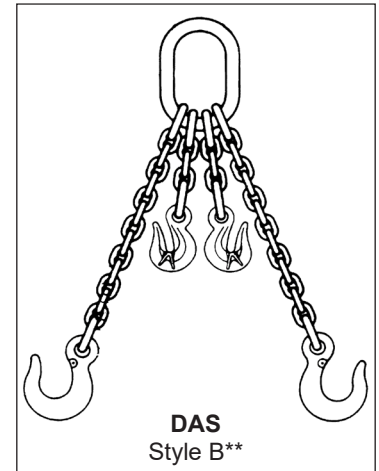

## CHAIN SLINGS

### ADJUSTABLE CHAIN SLINGS\*\*\*

| Grade | Chain Size (in.) | 1Rated Capacity* (lbs.) |              |
|-------|------------------|-------------------------|--------------|
|       |                  | Single @ 90°            | Double @ 60° |
| 100   | 7/32             | 2,700                   | 4,700        |
| 100   | 9/32             | 4,300                   | 7,400        |
| 100   | 3/8              | 8,800                   | 15,200       |
| 100   | 1/2              | 15,000                  | 26,000       |
| 100   | 5/8              | 22,600                  | 39,100       |
| 100   | 3/4              | 35,300                  | 61,100       |
| 80    | 7/8              | 34,200                  | 59,200       |
| 80    | 1                | 47,700                  | 82,600       |
| 80    | 1-1/4            | 72,300                  | 125,200      |

\*\*\* Cradle grab hooks standard; non-cradle hooks available on request. \*\* Style B slings are furnished with approximately one foot of chain. When using chain slings in a choke hitch, reduce the sling's rated capacity by 20%.