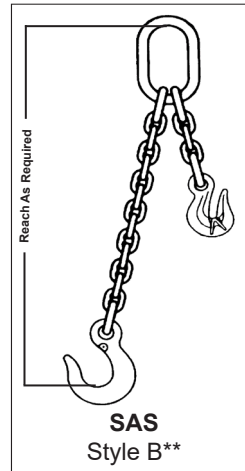

## CHAIN SLINGS

### ADJUSTABLE CHAIN SLINGS\*\*\*

| Grade | Chain Size (in.) | 1Rated Capacity* (lbs.) |              |
|-------|------------------|-------------------------|--------------|
|       |                  | Single @ 90°            | Double @ 60° |
| 100   | 7/32             | 2,700                   | 4,700        |
| 100   | 9/32             | 4,300                   | 7,400        |
| 100   | 3/8              | 8,800                   | 15,200       |
| 100   | 1/2              | 15,000                  | 26,000       |
| 100   | 5/8              | 22,600                  | 39,100       |
| 100   | 3/4              | 35,300                  | 61,100       |
| 80    | 7/8              | 34,200                  | 59,200       |
| 80    | 1                | 47,700                  | 82,600       |
| 80    | 1-1/4            | 72,300                  | 125,200      |

\*\*\* Cradle grab hooks standard; non-cradle hooks available on request. \*\* Style B slings are furnished with approximately one foot of chain. When using chain slings in a choke hitch, reduce the sling's rated capacity by 20%.

### TRIPLE & QUAD ADJUSTABLE CHAIN SLINGS\*\*\*

| Chain Size (in.) | 1Rated Capacity* (lbs.) @ 60° |           |
|------------------|-------------------------------|-----------|
|                  | Grade 80                      | Grade 100 |
| 7/32             | 5,450                         | 7,000     |
| 9/32             | 9,100                         | 11,200    |
| 3/8              | 18,400                        | 22,900    |
| 1/2              | 31,200                        | 39,000    |
| 5/8              | 47,000                        | 58,700    |
| 3/4              | 73,500                        | 91,700    |
| 7/8              | 88,900                        | -         |
| 1                | 123,900                       | -         |
| 1-1/4            | 187,800                       | -         |