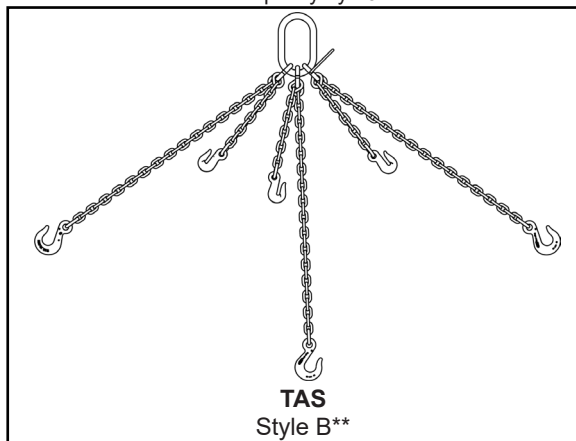

** Style B slings are furnished with approximately one foot of chain.

* WARNING Do not exceed rated capacities. Sling capacity decreases as the angle from horizontal decreases. Slings should not be used at angles of less than 30°. Refer to the chain chart on this page and the Effect of Angle chart in the General Information section of this catalog.