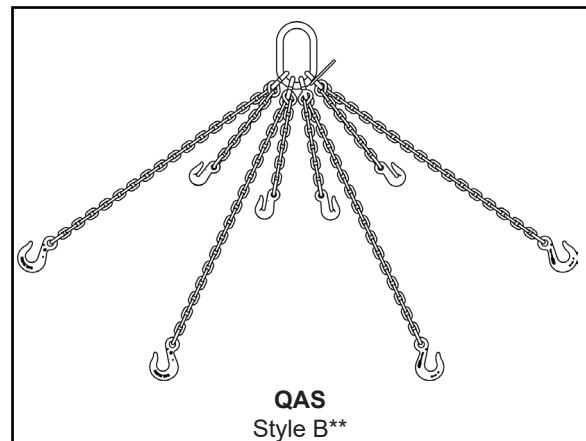

** Style B slings are furnished with approximately one foot of chain.

* WARNING Do not exceed rated capacities. Sling capacity decreases as the angle from horizontal decreases. Slings should not be used at angles of less than 30°. Refer to the chain chart on this page and the Effect of Angle chart in the General Information section of this catalog.