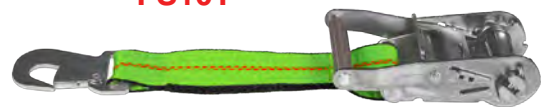

Fixed Ends – 10" Web Length Standard

FH10T

Flat Hook – WLL 3,300-lbs.
Long Wide Handle Ratchet

CG10T

Chain w/ Grab Hook – WLL 3,300-lbs.
Long Wide Handle Ratchet

TR10T

Triangle – WLL 3,300-lbs.
Long Wide Handle Ratchet

CE10

Chain End – WLL 3,300-lbs.
Short Wide Handle Ratchet

TS10T

Twisted Snap Hook – WLL 3,300-lbs.
Long Wide Handle Ratchet

UH10T

U-Hook – WLL 1,600-lbs.
Short Wide Handle Ratchet

EH10T

Eye Hook – WLL 3,300-lbs.
Long Wide Handle Ratchet

FS10T

Flat Snap Hook – WLL 2,000-lbs.
Short Wide Handle Ratchet

Exclusively manufactured and shipped from our Chicago plant.

TIEDOWNS & WHEEL STRAPS

Adjustable Ends

Flat Hook – WLL 3,300-lbs.

7-ft. Length **AFH7T**
 25-ft. Length **AFH25T**
 28-ft. Length **AFH28T**

**Flat Snap Hook w/ 18" Sliding Sleeve
 WLL 2,000 lbs.**

**** Used on *Dynamic*® Wheel Lifts ****
 6-ft. Length **AFSS8T**
 7-ft. Length **AFSS7T**

**Wrap Around Strap U-Hook
 WLL 1,600-lbs.**

****Use 7-ft. on *Avenger*® & *Peterson*® Scoops****
 7-ft. Length **AUH7T**
 25-ft. Length **AUH25T**
 28-ft. Length **AUH28T**