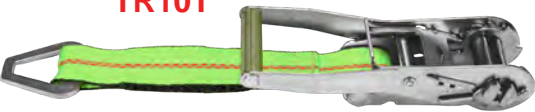

TIEDOWNS & WHEEL STRAPS

Mix or match these 2" components to get the exact combination you want!

1. Specify the part number for the fixed or adjustable end that you want.
2. For non-standard **fixed end** web length, change the **10** in the part number to desired length in inches.
3. For non-standard **adjustable end** web length, change the number in the part number to desired length (in feet).
4. Part numbers shown are for *Tuff-Edge*® Hi-Vis webbing. For traditional yellow tiedown web, replace the "T" at the end of the part number with a "Y".

Fixed Ends – 10" Web Length Standard

FH10T

Flat Hook – WLL 3,300-lbs.
Long Wide Handle Ratchet

CG10T

Chain w/ Grab Hook – WLL 3,300-lbs.
Long Wide Handle Ratchet

TR10T

Triangle – WLL 3,300-lbs.
Long Wide Handle Ratchet

CE10

Chain End – WLL 3,300-lbs.
Short Wide Handle Ratchet

TS10T

Twisted Snap Hook – WLL 3,300-lbs.
Long Wide Handle Ratchet

UH10T

U-Hook – WLL 1,600-lbs.
Short Wide Handle Ratchet

EH10T

Eye Hook – WLL 3,300-lbs.
Long Wide Handle Ratchet

FS10T

Flat Snap Hook – WLL 2,000-lbs.
Short Wide Handle Ratchet

Exclusively manufactured and shipped from our Chicago plant.

TIEDOWNS & WHEEL STRAPS

Adjustable Ends

Flat Hook – WLL 3,300-lbs.

7-ft. Length **AFH7T**
 25-ft. Length **AFH25T**
 28-ft. Length **AFH28T**